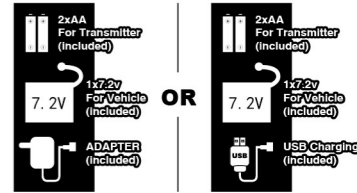

AGES
6+
YEARS

MULTI-PLAYERS

FULL SPRING SUSPENSION

PNEUMATIC TIRES

1:12
SCALE

PRODUCTS AND COLORS MAY VARY.