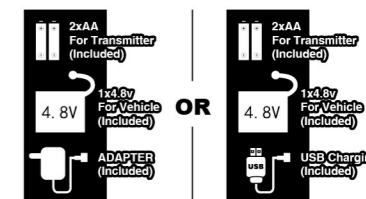

MULTI-PLAYERS
RANGE 50M
FULL FUNCTION
RADIO CONTROL

2.4GHz

1:16 WESTERN POLICE

- 2.4GHz Radio Control
- Try Me Function
- Realistic Emergency Lights
- Realistic Siren and Revving Engine Sounds Effect